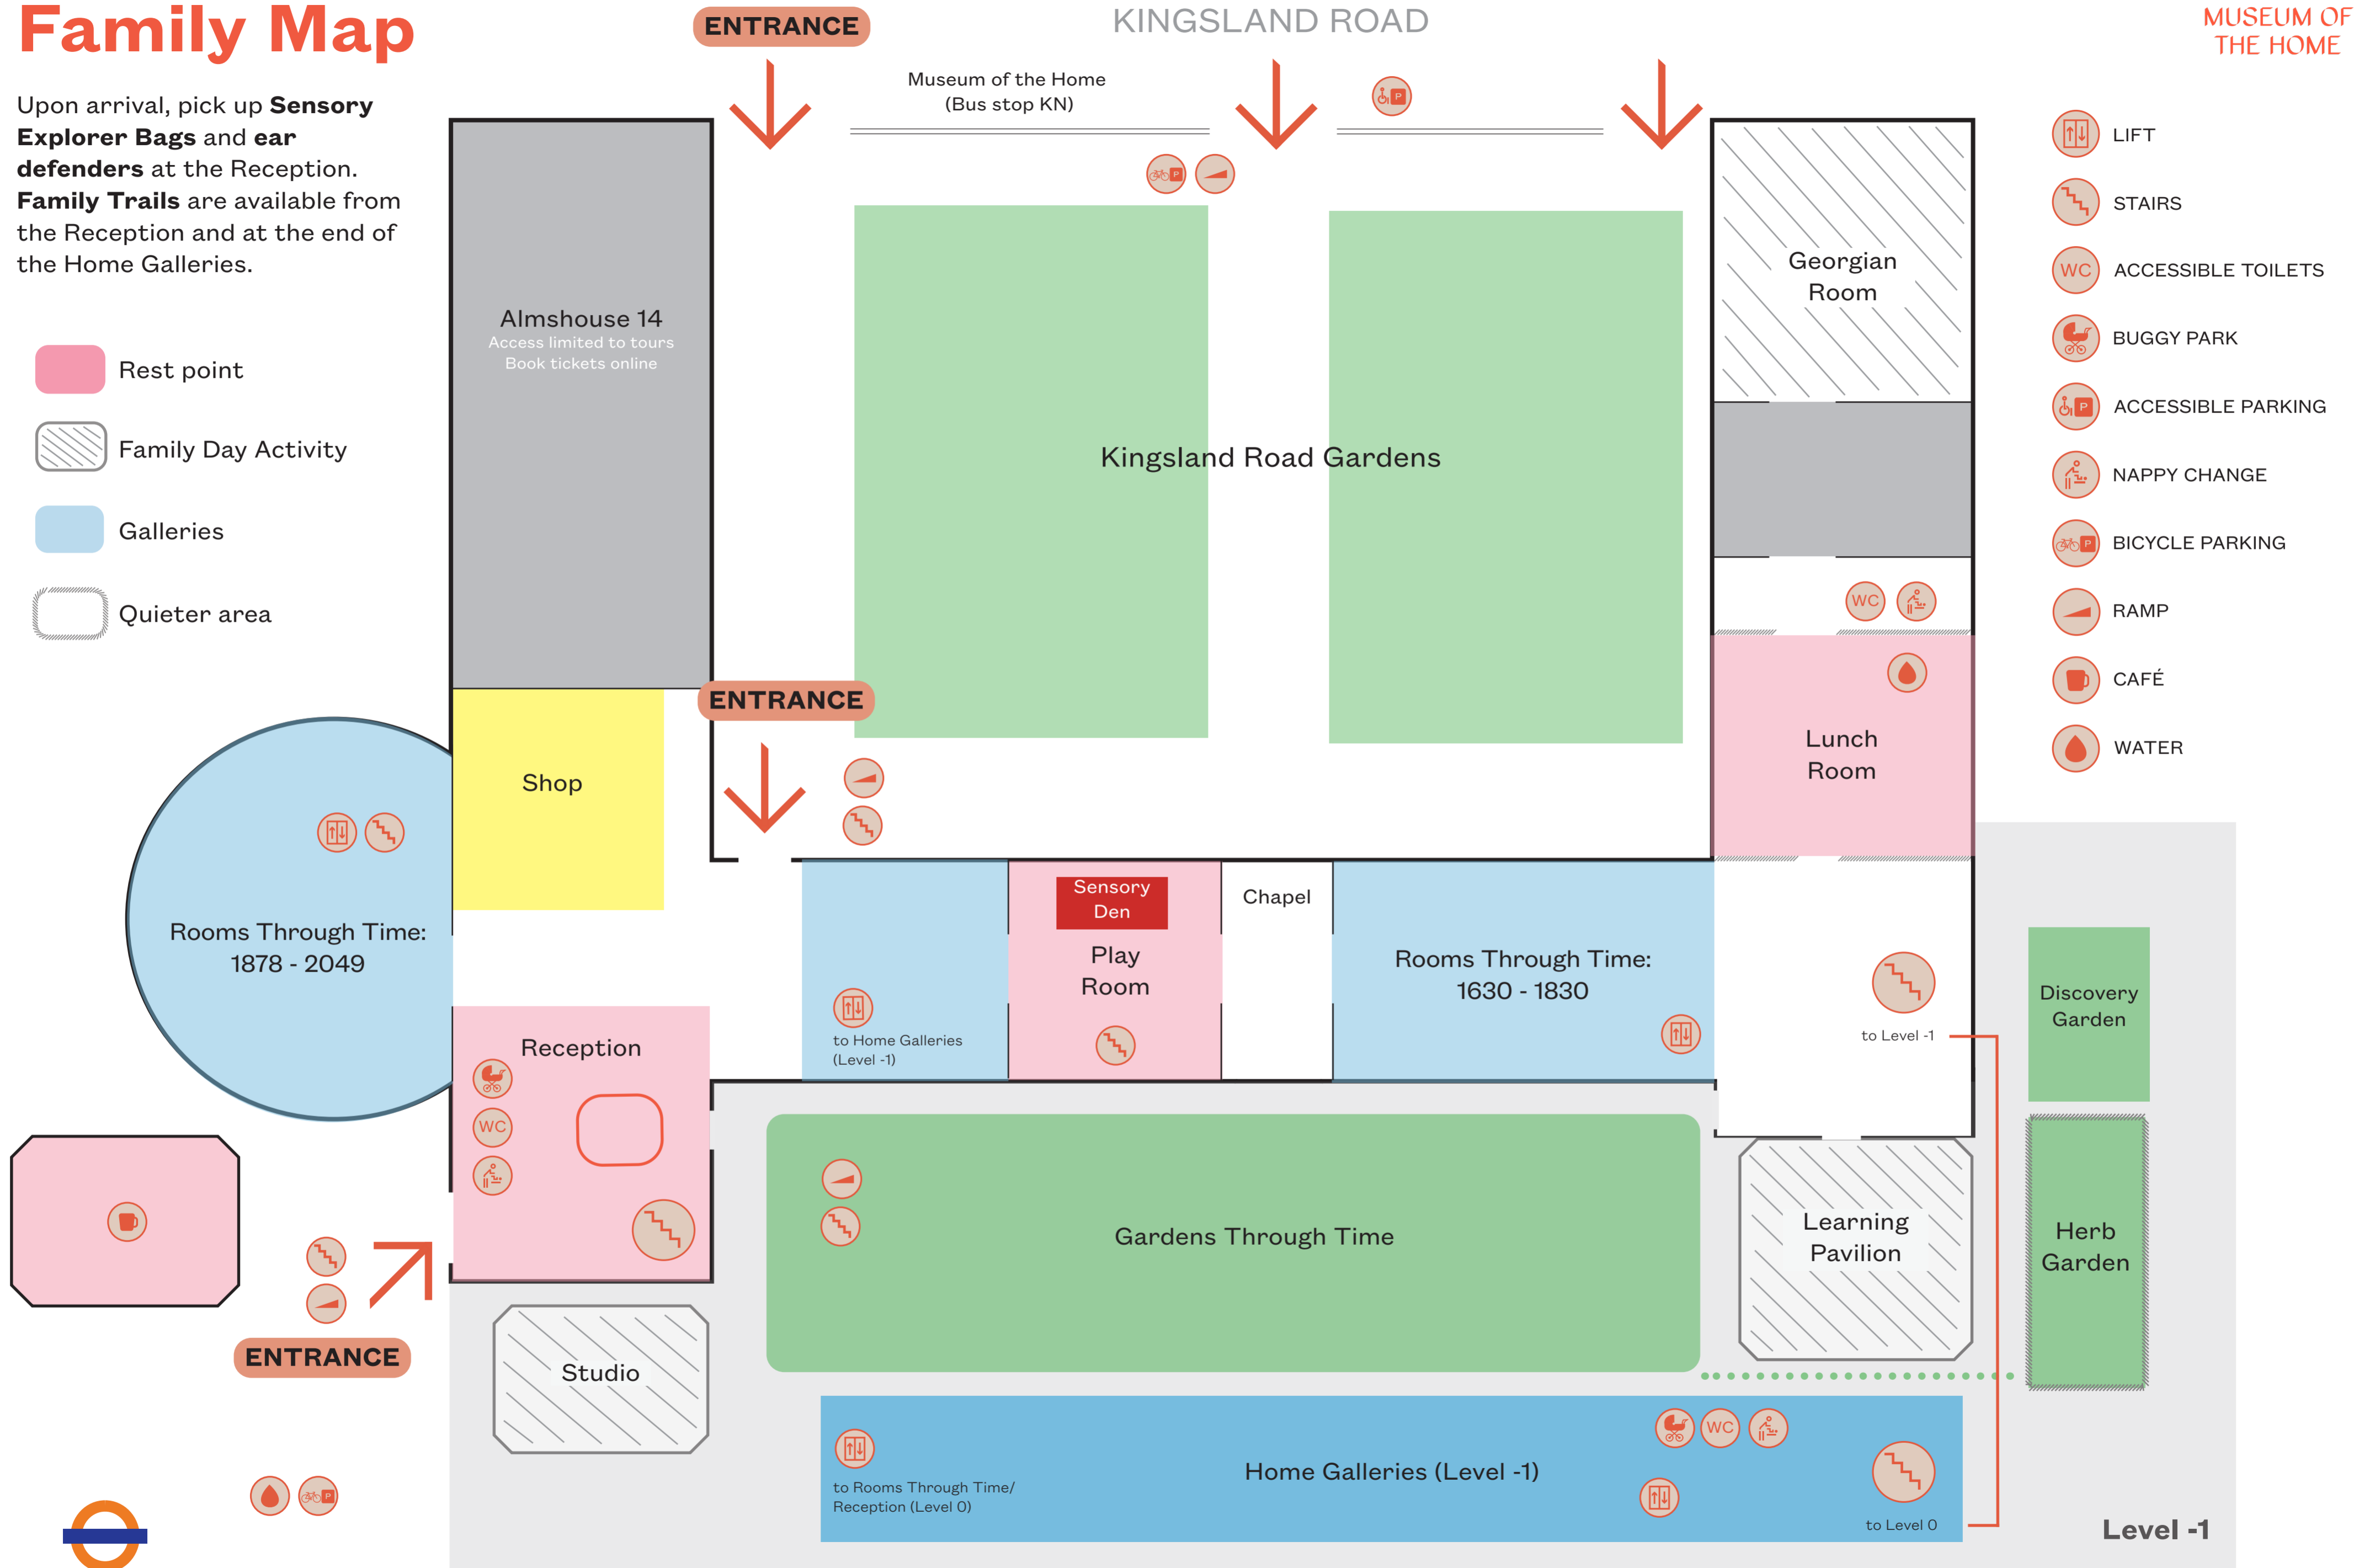

# Family Map

Upon arrival, pick up **Sensory Explorer Bags** and **ear defenders** at the Reception. **Family Trails** are available from the Reception and at the end of the Home Galleries.

-  Rest point
-  Family Day Activity
-  Galleries
-  Quieter area

-  LIFT
-  STAIRS
-  ACCESSIBLE TOILETS
-  BUGGY PARK
-  ACCESSIBLE PARKING
-  NAPPY CHANGE
-  BICYCLE PARKING
-  RAMP
-  CAFÉ
-  WATER